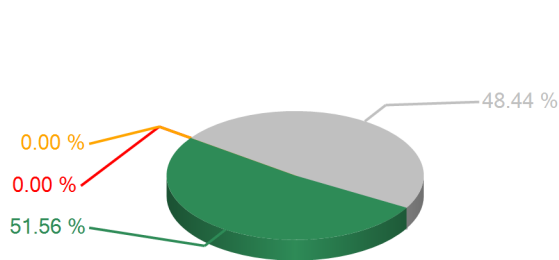

Votaciones

SESION ORDINARIA DIA JUEVES 9 DE ENERO 2014

09/01/2014 06:54 p.m.

TEMA

ART.2 CONTRATO 226-2013 SUMINISTRO DE ENERGIA ELECTRICA SAN ESTEBAN DEPTO. DE OLANCHO

RESULTADOS TOTALES

SI	66
ABSTENCION	0
NO	0
NO VOTARON	62
DIPUTADOS AUTORIZADOS	128

A 3D pie chart titled 'Partido Nacional Resultados x Partido'. The chart shows three segments: a large green segment representing 'SI' at 100.00%, a very small orange segment representing 'Abstención' at 0.00%, and a very small red segment representing 'NO' at 0.00%. A legend to the right of the chart identifies the colors: green for SI, orange for Abstención, and red for NO.