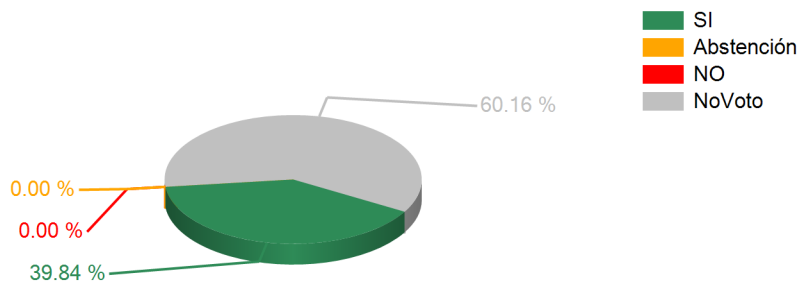

Votaciones

SESION ORDINARIA DIA MIERCOLES 13 DE MARZO 2013

13/03/2013 07:43 p.m.

TEMA

Art.28 Dict.LEY DE COMPRAS EFICIENTES Y TRANSPARENTES POR CATÁLOGO ELECTRÓNICO

RESULTADOS TOTALES

SI	51
ABSTENCION	0
NO	0
NO VOTARON	77
DIPUTADOS AUTORIZADOS	128

The pie chart displays the voting results for the Partido Nacional. It consists of three segments: a large green segment representing 'SI' at 100.00%, a very small yellow segment representing 'Abstención' at 0.00%, and another very small red segment representing 'NO' at 0.00%. A legend to the right of the chart identifies the colors: green for SI, yellow for Abstención, and red for NO.