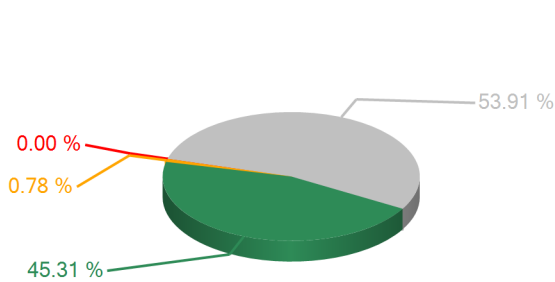

Votaciones

SESION ORDINARIA DIA MARTES 19 DE MARZO 2013

19/03/2013 11:51 a.m.

TEMA

Art.3 Dict.CREAR PARTIDA PRESUPUESTARIA UNAH EQUIP.PROGRAMA VIRTUAL TELECENTROS

RESULTADOS TOTALES

SI	58
ABSTENCION	1
NO	0
NO VOTARON	69
DIPUTADOS AUTORIZADOS	128

The pie chart displays the voting results for the Partido Nacional. It is divided into three segments: a large green segment representing 'SI' at 100.00%, a very small yellow segment representing 'Abstención' at 0.00%, and another very small red segment representing 'NO' at 0.00%.