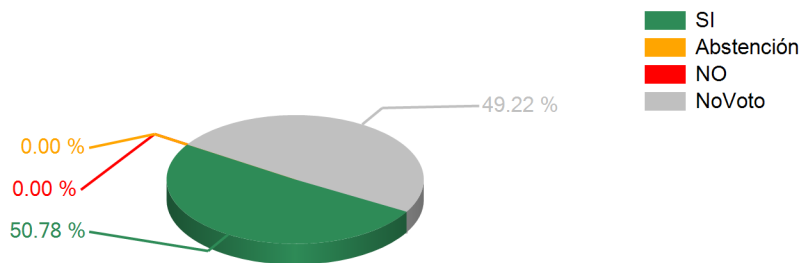

Votaciones

SESION ORDINARIA MIERCOLES 26 DE SEPTIEMBRE 2012

26/09/2012 01:11 p.m.

TEMA

Art.32 Dict.LEY DE PROPIEDAD DE CONDOMINIOS

RESULTADOS TOTALES

SI	65
ABSTENCION	0
NO	0
NO VOTARON	63
DIPUTADOS AUTORIZADOS	128

The pie chart displays the voting results for the Partido Nacional. It is divided into three segments: a large green segment representing 'SI' at 100.00%, a very small yellow segment representing 'Abstención' at 0.00%, and another very small red segment representing 'NO' at 0.00%.